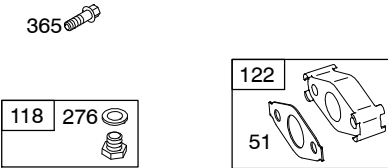

22 742 746 219 220

847

25 26

46

29B 28

16

358B ENGINE GASKET SET

Illustrations cover a range of engines. Parts shown without corresponding text may not be used on your specific engine.